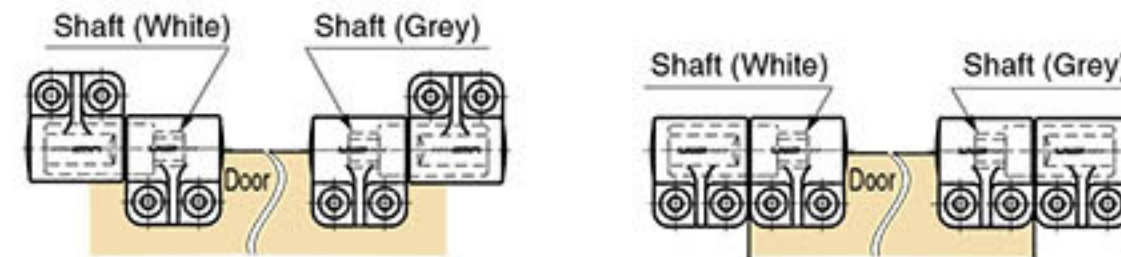

DAMPER HINGE

HG-JH

Features

- Soft-close damper keeps lid from slamming shut.
- Surface mount type.
- Caps can be removable, so it can be used for right side or left side.
- With marking colour on the edge to recognize the model.

Remarks

- Sold in pairs.
- Please install door stopper for soft-close damping angle (0 - 115 degree or less).

Installation

No.	Part Name	Material	Finish/Colour
①	Bracket	PBT Resin/Zinc Alloy (ZDC)	Dark Grey
②	Cover	Polypropylene (PP)	Dark Grey
③	Damper	Stainless Steel	-