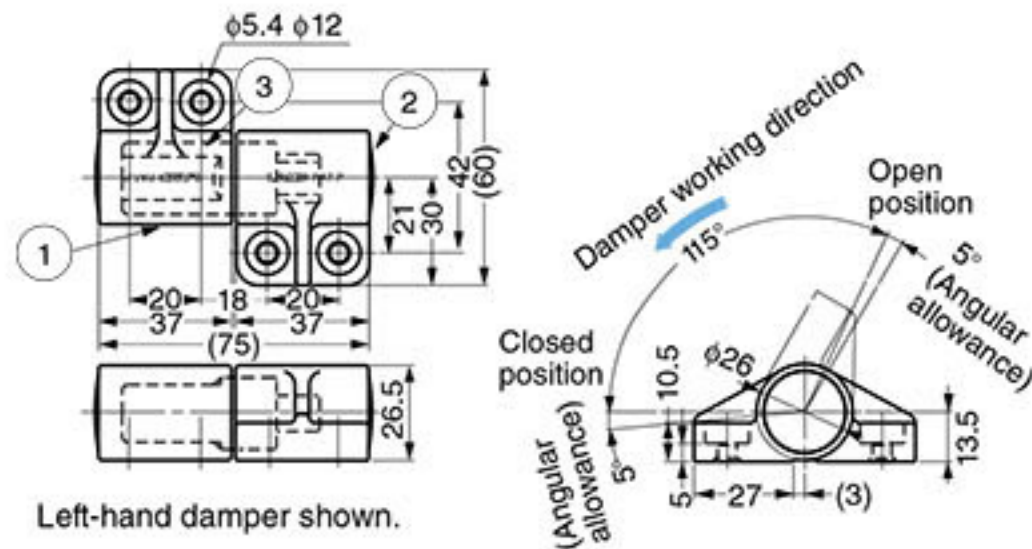

DAMPER HINGE

HG-JH

Features

- Soft-close damper keeps lid from slamming shut.
- Surface mount type.
- Caps can be removable, so it can be used for right side or left side.
- With marking colour on the edge to recognize the model.

Remarks

- Sold in pairs.
- Please install door stopper for soft-close damping angle (0 - 115 degree or less).

Installation

No.	Part Name	Material	Finish/Colour
①	Bracket	PBT Resin/Zinc Alloy (ZDC)	Dark Grey
②	Cover	Polypropylene (PP)	Dark Grey
③	Damper	Stainless Steel	-